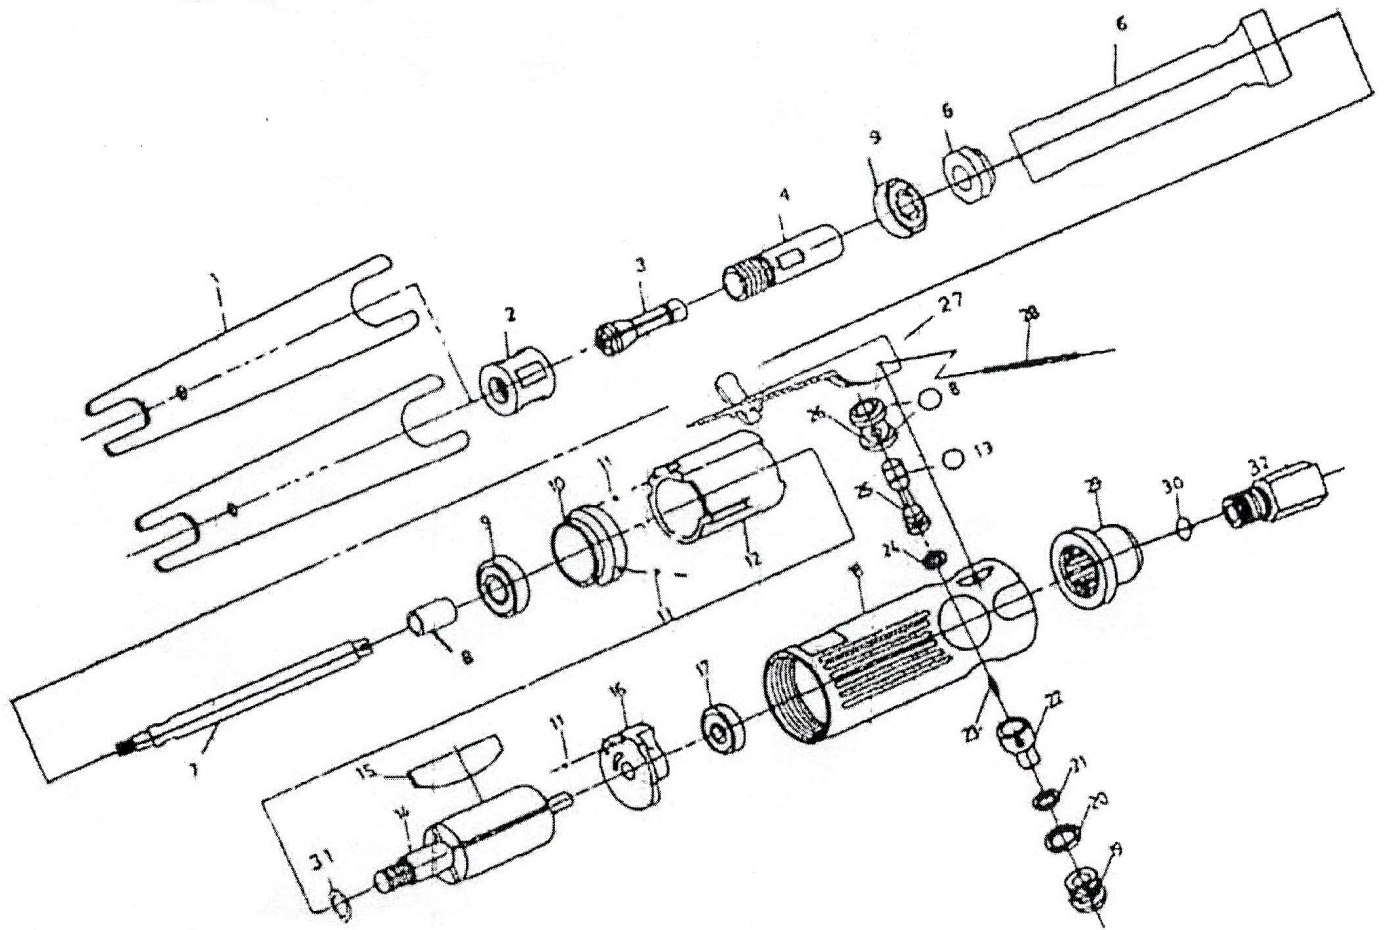

5116 6" EXTENDED DIE GRINDER

EXPLODED VIEW

PARTS LIST — FOR REFERENCE ONLY

Index Number	Part Number	Description	Qty.	Index Number	Part Number	Description	Qty.	Index Number	Part Number	Description	Qty.
1	YS-1227E	Double Ended Spanner	2	16	YS-1214E	Rear Plate	4		5116-RK	Repair Kit	1
2	YS-1225E	Collet Nut	1	17	YS-1213E	Ball Bearing	3			(Parts available in kit only)	
3	YS-1224E	Collet	1	18	YS-1201E	Motor Housing	1	9		Ball Bearing (6000zz)	1
4	YS-1222E	Spindle	1	25	YS-1205E	Throttle Valve	1	13		O-Ring	1
5	YS-1223E	Retainer	1	26	95200E-26	Valve	1	15		Rotor Blades	4
6	YS-1231E	Extension Housing	1	27	YS-1204E	Safety Throttle/Throttle Lever	1	19		Valve Screw	1
7	YS-1230E	Extension Bar	1	28	YS-1202E	Throttle Lever Pin	1	20		O-Ring	1
8	YS-1226E	Coupling	1	29	YS-1206E	Exhaust Deflector	1	21		O-Ring	1
10	YS-1219E	Front End Plate	1	30	YS-1229E	O-Ring	1	22		Air Regulator	1
11	YS-1217E	Ball	1	31	YS-1212E	Washer	1	23		Spring	1
12	YS-1218E	Cylinder	1	32	YS-1203E	Inlet Bushing	1	24		O-Ring	1
14	YS-1215E	Rotor	1								

FOOTNOTES

EAGLE
GROUP
A Division of AIMCO

10000 SE PINE
PORTLAND, OR 97216
503-254-6600
FAX 503-255-2615

When ordering spare parts, please specify
tool type, part number, and description

REVISED 04/18